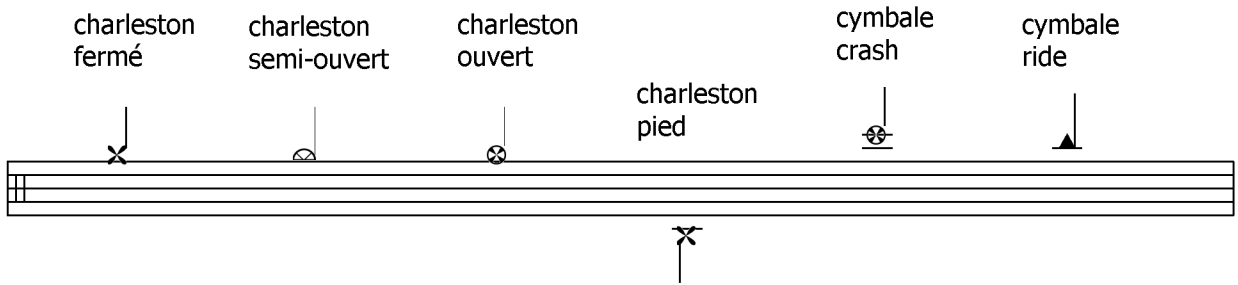

# life is

♩ = 72

compositeur: santana

9

1. 2.

♩ = 88

4

2

The image shows a musical score for two staves. The first staff begins with a first ending bracket labeled '1.' and a repeat sign. The second staff begins with a second ending bracket labeled '2.' and contains more complex rhythmic notation, including triplets and accents. The score concludes with two empty staves, each containing a repeat sign.