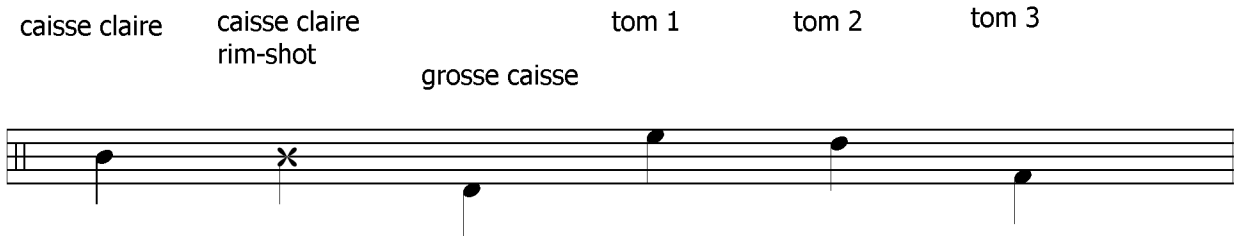

# life is

♩ = 72

compositeur: santana

9

1. 2.

♩ = 88

4

2

The image shows a musical score for two staves. The first staff begins with a first ending bracket labeled '1.' and a repeat sign. The second staff begins with a second ending bracket labeled '2.' and contains more complex rhythmic notation, including triplets and accents. The score concludes with two empty staves, each containing a repeat sign.