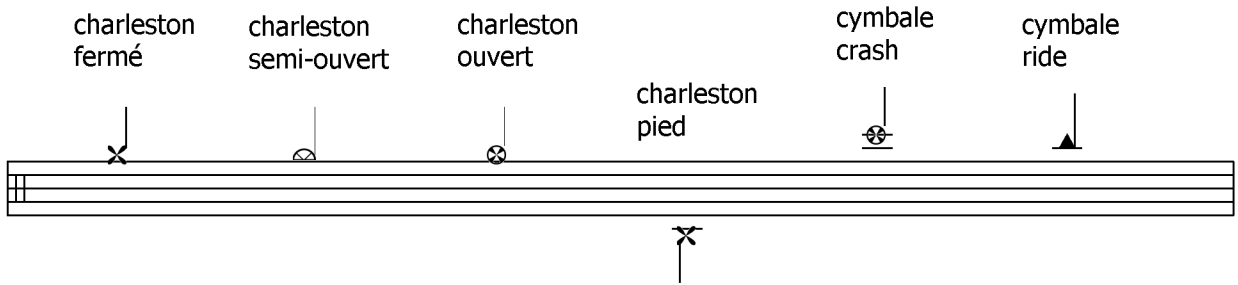

nomenclature

september

♩ = 124

compositeur: earth wind fire

The musical score is arranged in systems. Each system typically contains two staves: the top staff is for guitar and the bottom staff is for bass. The guitar part uses 'x' to denote muted notes and circled 'x' for natural harmonics. The bass part uses standard note notation with stems and beams. The score includes various rhythmic patterns, including eighth and sixteenth notes, and rests. There are also some slurs and accents throughout the piece. The score ends with a double bar line and repeat signs.